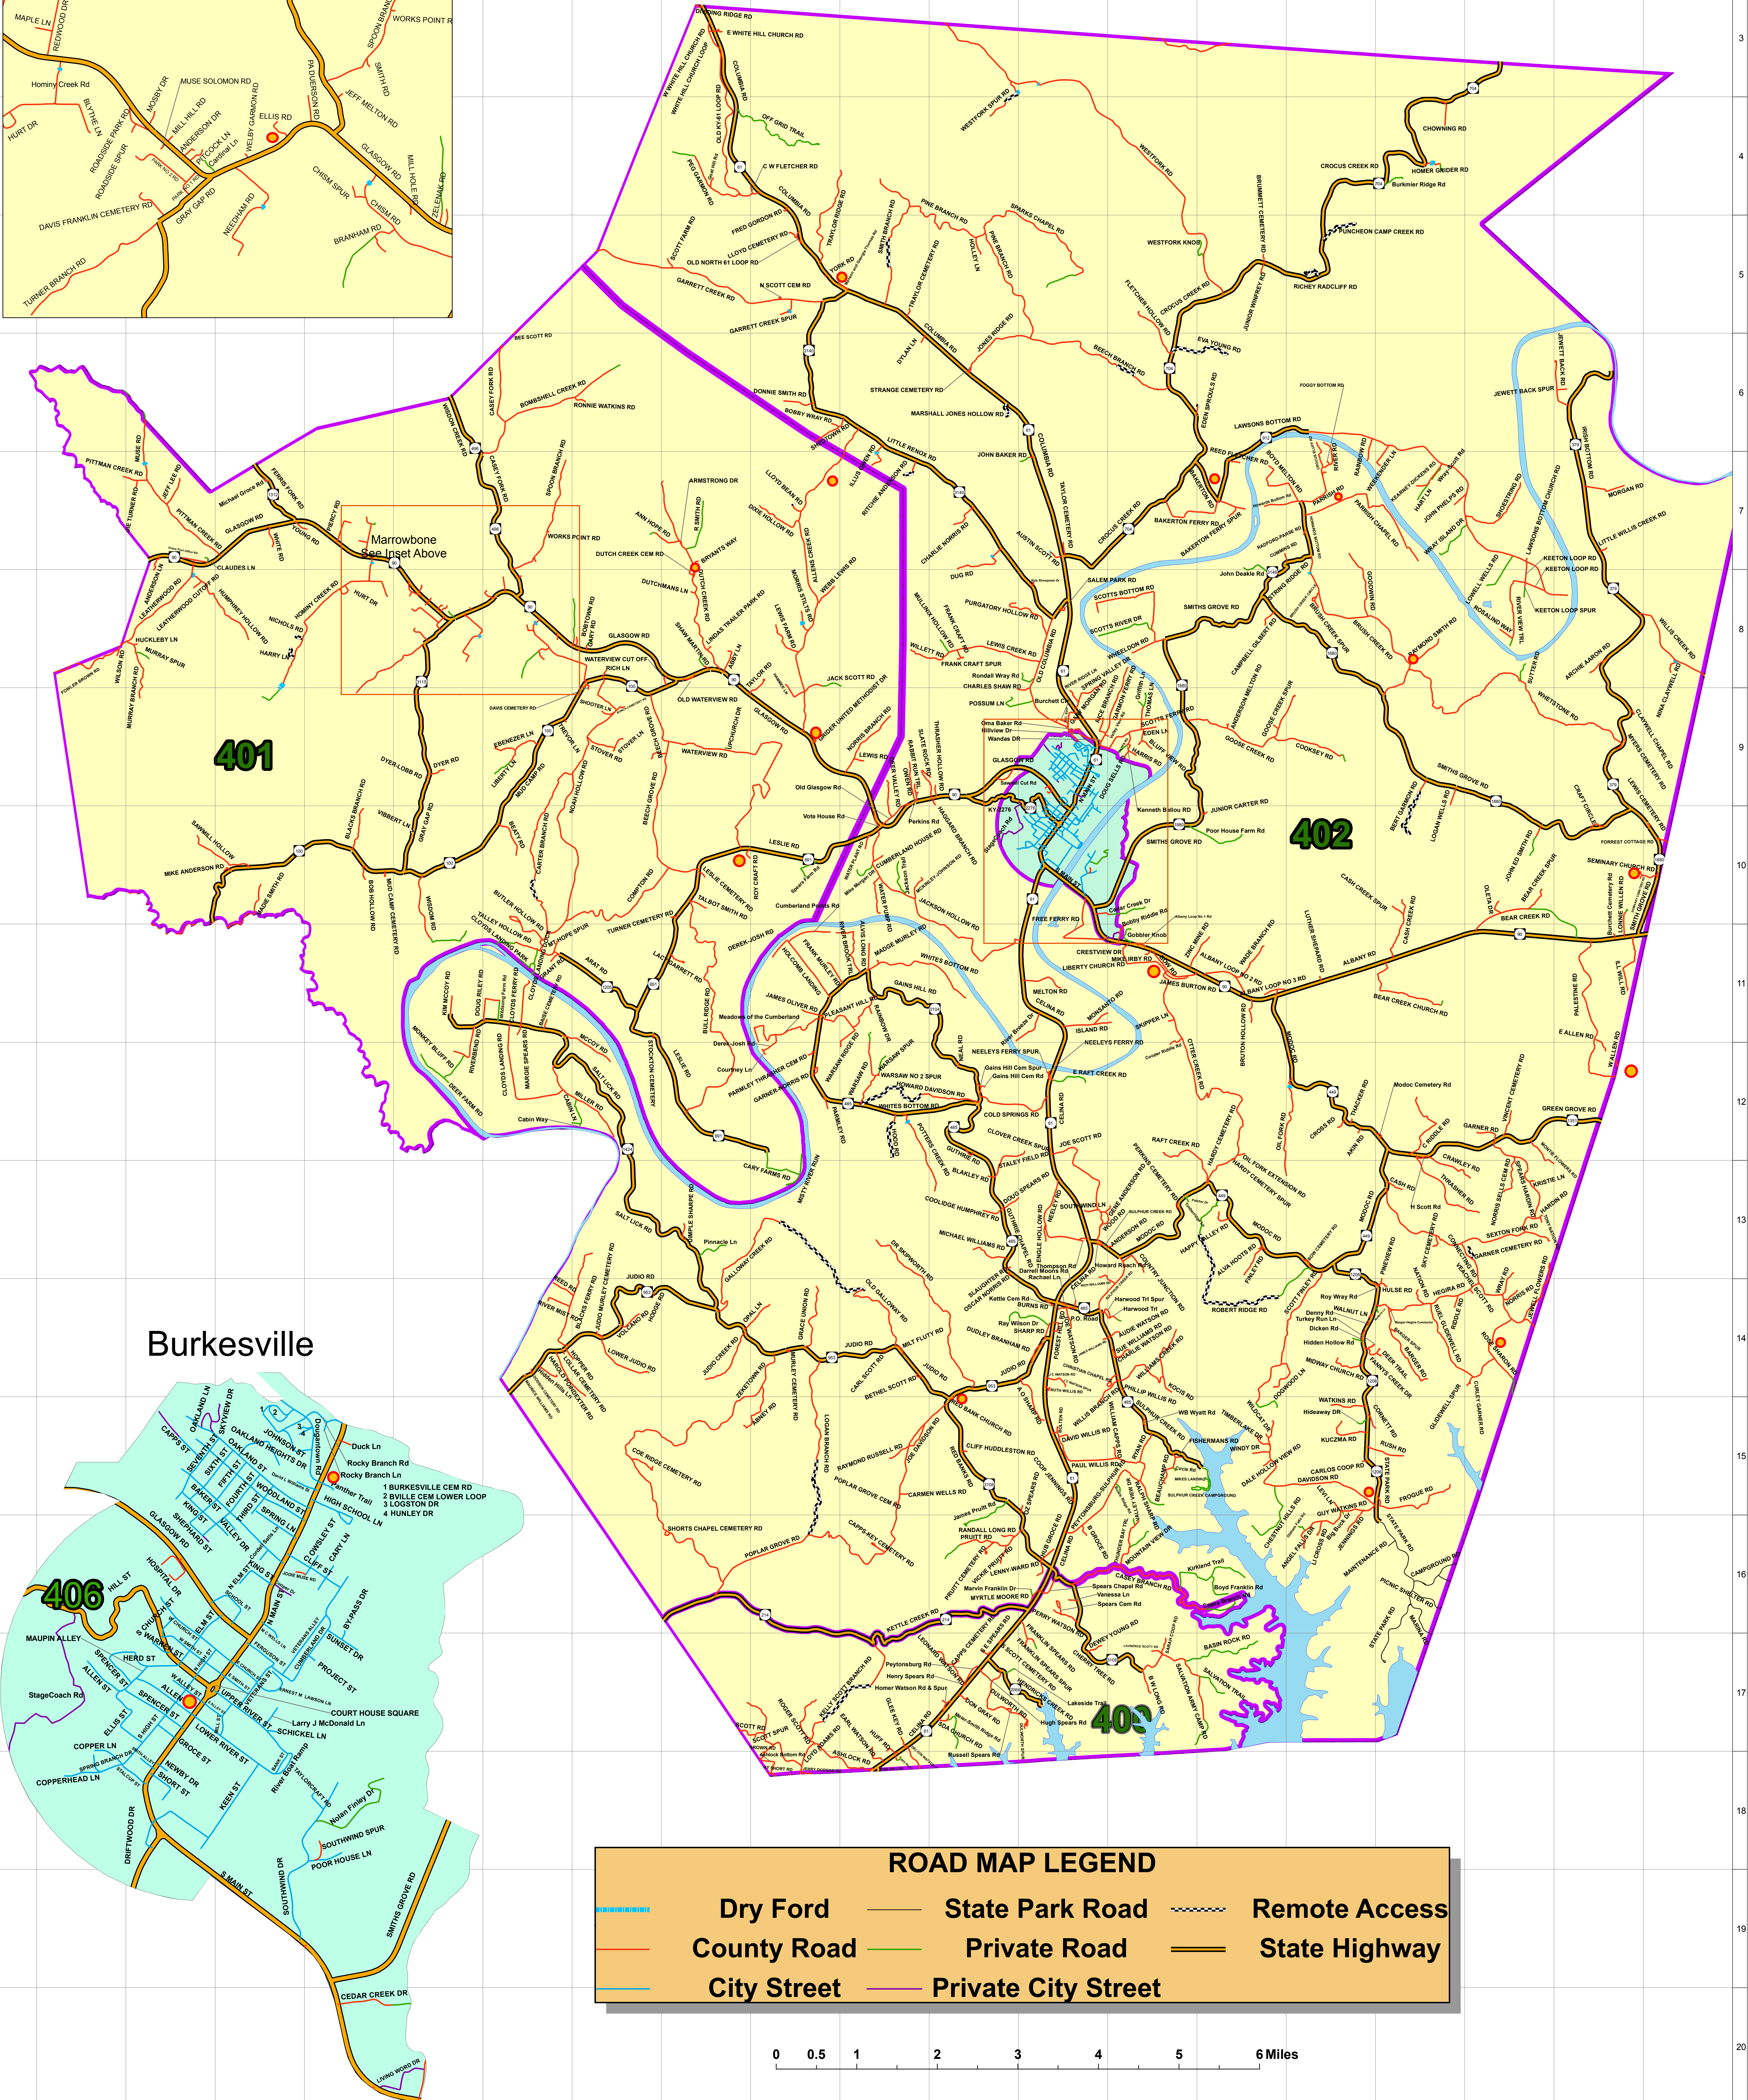

Cumberland County Roads - 2014

Marrowbone

Burkesville

ROAD MAP LEGEND					
	Dry Ford		State Park Road		Remote Access
	County Road		Private Road		State Highway
	City Street		Private City Street		